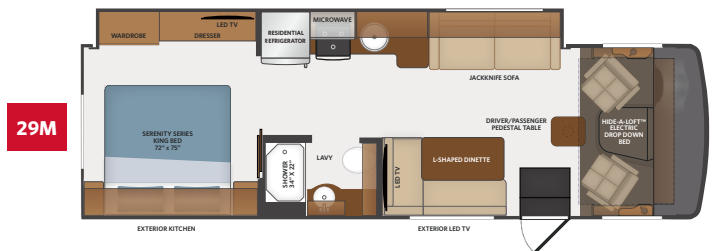

TOP FEATURES

- Ford 7.3L V8. (335 HP, 468ft.lb.)
- 18K - 22K chassis
- 8,000 lb. tow hitch
- Pre wired for solar panel
- Side-View camera integrated into exterior mirrors
- Winegard 360+ W/4g Gateway, 5G Ready, And HD Antenna
- Axxera Stereo w/AM/FM/Bluetooth w/backup camera screen
- MultiPlex house controls that can be controlled by your smart phone or tablet
- 50" exterior LED television
- Largest exterior television at this price point*
- Hide-A-Loft™ electric drop down bed (600# Capacity)
- Standard residential refrigerator
- No luan backer on fiberglass sidewall reducing the possibility of delamination
- Fleetwood PowerLock™ system II integrates the sidewall to roof structure, construction techniques, and allows for years of worry free enjoyment
- Large one piece panoramic windshield
- Residential sofa by Apex Custom Furniture
- NEW driver & passenger seats by Villa

AVAILABLE OPTIONS

- Steering Stabilizer System
- Roof Vent Rain Covers
- Manual Theater Seating
- KING® Universal Satellite System
- Dream Dinette (29M)
- Double Door Dometic 8 cu. Ft³ LP Refrigerator
- Dual A/C with 5500 watt Generator (29M)
- Dual A/C (11k) with EMS* - Residential Refrigerator (28A)
- Power Driver Seat

CHASSIS

MODEL	28A	29M	32S	33B6
Wheelbase	190"	190"	208"	228"
Front GAWR (lbs)	7,000	7,000	8,000	8,000
Rear GAWR (lbs)	12,000	12,000	15,000	15,000
GCWR (lbs)	23,000	23,000	26,000	26,000
Hitch Rating Weight (lbs)	8,000	8,000	8,000	8,000
Tongue Weight (lbs)	800	800	800	800
Fuel Capacity (gal)	80	80	80	80

DIMENSIONS & CAPACITIES

MODEL	28A	29M	32S	33B6
Overall Length	29' 3"	31' 0"	33' 6"	34' 7"
Overall Height	12' 4"	12' 4"	12' 4"	12' 4"
Overall Width*	100"	100"	100"	100"
Interior Height*	82"	82"	82"	82"
Interior Width*	96"	96"	96"	96"
Patio Awning Width	20'	20'	14'	12'
Interior Storage (cu. ft.)	81	92	97	121
Exterior Storage (cu. ft.)	70	45	83	93
Fresh Water Capacity (gal)	50	50	50	50
Grey Water Capacity (gal)	37	37	37	37
Black Water Capacity (gal)	37	37	37	37