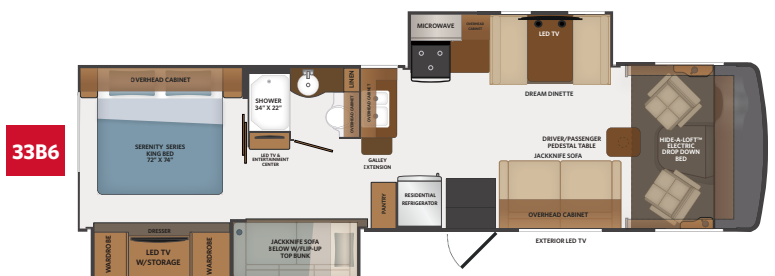

TOP FEATURES

- Ford 7.3L V8. (335 HP, 468ft.lb.)
- 18K - 22K chassis
- 8,000 lb. tow hitch
- Pre wired for solar panel
- Side-View camera integrated into exterior mirrors
- Winegard 360+ W/4g Gateway, 5G Ready, And HD Antenna
- Axxera Stereo w/AM/FM/Bluetooth w/backup camera screen
- MultiPlex house controls that can be controlled by your smart phone or tablet
- 50" exterior LED television
- Largest exterior television at this price point*
- Hide-A-Loft™ electric drop down bed (600# Capacity)
- Standard residential refrigerator
- No luan backer on fiberglass sidewall reducing the possibility of delamination
- Fleetwood PowerLock™ system II integrates the sidewall to roof structure, construction techniques, and allows for years of worry free enjoyment
- Large one piece panoramic windshield
- Residential sofa by Apex Custom Furniture
- NEW driver & passenger seats by Villa

AVAILABLE OPTIONS

- Steering Stabilizer System
- Roof Vent Rain Covers
- Manual Theater Seating
- KING® Universal Satellite System
- Dream Dinette (29M)
- Double Door Dometic 8 cu. Ft³ LP Refrigerator
- Dual A/C with 5500 watt Generator (29M)
- Dual A/C (11k) with EMS* - Residential Refrigerator (28A)
- Power Driver Seat

CHASSIS

MODEL	28A	29M	32S	33B6
Wheelbase	190"	190"	208"	228"
Front GAWR (lbs)	7,000	7,000	8,000	8,000
Rear GAWR (lbs)	12,000	12,000	15,000	15,000
GCWR (lbs)	23,000	23,000	26,000	26,000
Hitch Rating Weight (lbs)	8,000	8,000	8,000	8,000
Tongue Weight (lbs)	800	800	800	800
Fuel Capacity (gal)	80	80	80	80

DIMENSIONS & CAPACITIES

MODEL	28A	29M	32S	33B6
Overall Length	29' 3"	31' 0"	33' 6"	34' 7"
Overall Height	12' 4"	12' 4"	12' 4"	12' 4"
Overall Width*	100"	100"	100"	100"
Interior Height*	82"	82"	82"	82"
Interior Width*	96"	96"	96"	96"
Patio Awning Width	20'	20'	14'	12'
Interior Storage (cu. ft.)	81	92	97	121
Exterior Storage (cu. ft.)	70	45	83	93
Fresh Water Capacity (gal)	50	50	50	50
Grey Water Capacity (gal)	37	37	37	37
Black Water Capacity (gal)	37	37	37	37