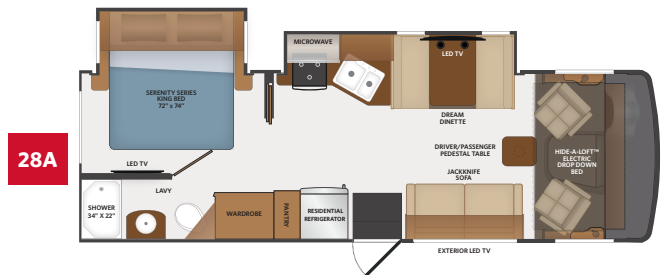

TOP FEATURES

- Ford 7.3L V8. (335 HP, 468ft.lb.)
- 18K - 22K chassis
- 8,000 lb. tow hitch
- Pre wired for solar panel
- Side-View camera integrated into exterior mirrors
- Winegard 360+ W/4g Gateway, 5G Ready, And HD Antenna
- Axxera Stereo w/AM/FM/Bluetooth w/backup camera screen
- MultiPlex house controls that can be controlled by your smart phone or tablet
- 50" exterior LED television
- Largest exterior television at this price point*
- Hide-A-Loft™ electric drop down bed (600# Capacity)
- Standard residential refrigerator
- No luan backer on fiberglass sidewall reducing the possibility of delamination
- Fleetwood PowerLock™ system II integrates the sidewall to roof structure, construction techniques, and allows for years of worry free enjoyment
- Large one piece panoramic windshield
- Residential sofa by Apex Custom Furniture
- NEW driver & passenger seats by Villa

AVAILABLE OPTIONS

- Steering Stabilizer System
- Roof Vent Rain Covers
- Manual Theater Seating
- KING® Universal Satellite System
- Dream Dinette (29M)
- Double Door Dometic 8 cu. Ft³ LP Refrigerator
- Dual A/C with 5500 watt Generator (29M)
- Dual A/C (11k) with EMS* - Residential Refrigerator (28A)
- Power Driver Seat

CHASSIS

MODEL	28A	29M	32S	33B6
Wheelbase	190"	190"	208"	228"
Front GAWR (lbs)	7,000	7,000	8,000	8,000
Rear GAWR (lbs)	12,000	12,000	15,000	15,000
GCWR (lbs)	23,000	23,000	26,000	26,000
Hitch Rating Weight (lbs)	8,000	8,000	8,000	8,000
Tongue Weight (lbs)	800	800	800	800
Fuel Capacity (gal)	80	80	80	80

DIMENSIONS & CAPACITIES

MODEL	28A	29M	32S	33B6
Overall Length	29' 3"	31' 0"	33' 6"	34' 7"
Overall Height	12' 4"	12' 4"	12' 4"	12' 4"
Overall Width*	100"	100"	100"	100"
Interior Height*	82"	82"	82"	82"
Interior Width*	96"	96"	96"	96"
Patio Awning Width	20'	20'	14'	12'
Interior Storage (cu. ft.)	81	92	97	121
Exterior Storage (cu. ft.)	70	45	83	93
Fresh Water Capacity (gal)	50	50	50	50
Grey Water Capacity (gal)	37	37	37	37
Black Water Capacity (gal)	37	37	37	37