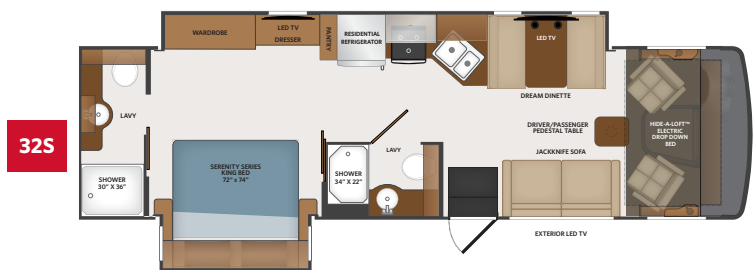

TOP FEATURES

- Ford 7.3L V8. (335 HP, 468ft.lb.)
- 18K - 22K chassis
- 8,000 lb. tow hitch
- Pre wired for solar panel
- Side-View camera integrated into exterior mirrors
- Winegard 360+ W/4g Gateway, 5G Ready, And HD Antenna
- Axxera Stereo w/AM/FM/Bluetooth w/backup camera screen
- MultiPlex house controls that can be controlled by your smart phone or tablet
- 50" exterior LED television
- Largest exterior television at this price point*
- Hide-A-Loft™ electric drop down bed (600# Capacity)
- Standard residential refrigerator
- No luan backer on fiberglass sidewall reducing the possibility of delamination
- Fleetwood PowerLock™ system II integrates the sidewall to roof structure, construction techniques, and allows for years of worry free enjoyment
- Large one piece panoramic windshield
- Residential sofa by Apex Custom Furniture
- NEW driver & passenger seats by Villa

AVAILABLE OPTIONS

- Steering Stabilizer System
- Roof Vent Rain Covers
- Manual Theater Seating
- KING® Universal Satellite System
- Dream Dinette (29M)
- Double Door Dometic 8 cu. Ft³ LP Refrigerator
- Dual A/C with 5500 watt Generator (29M)
- Dual A/C (11k) with EMS* - Residential Refrigerator (28A)
- Power Driver Seat

CHASSIS

MODEL	28A	29M	32S	33B6
Wheelbase	190"	190"	208"	228"
Front GAWR (lbs)	7,000	7,000	8,000	8,000
Rear GAWR (lbs)	12,000	12,000	15,000	15,000
GCWR (lbs)	23,000	23,000	26,000	26,000
Hitch Rating Weight (lbs)	8,000	8,000	8,000	8,000
Tongue Weight (lbs)	800	800	800	800
Fuel Capacity (gal)	80	80	80	80

DIMENSIONS & CAPACITIES

MODEL	28A	29M	32S	33B6
Overall Length	29' 3"	31' 0"	33' 6"	34' 7"
Overall Height	12' 4"	12' 4"	12' 4"	12' 4"
Overall Width*	100"	100"	100"	100"
Interior Height*	82"	82"	82"	82"
Interior Width*	96"	96"	96"	96"
Patio Awning Width	20'	20'	14'	12'
Interior Storage (cu. ft.)	81	92	97	121
Exterior Storage (cu. ft.)	70	45	83	93
Fresh Water Capacity (gal)	50	50	50	50
Grey Water Capacity (gal)	37	37	37	37
Black Water Capacity (gal)	37	37	37	37